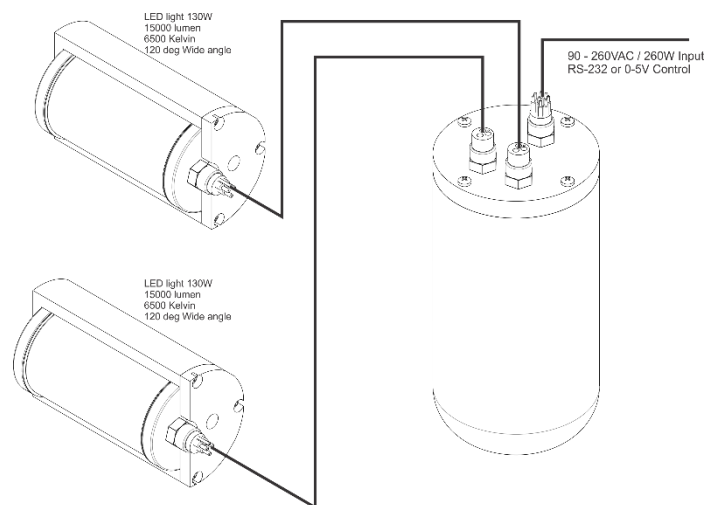

LED Light System

LED light for ROV Combining high output, Wide angle and long life in a small package

- * 90-260 VAC
- * 130 Watt each (260W for 2 lights)
- * Daylight 11 500 Lumen each (23 000 lumen for 2 lights)
- * Colour temp. 4500 Kelvin
- * 120 degree wide angle
- * Lifetime 70 000 hours
- * 4-5 times more effective than halogen lamps
- * Weight 1,5 kg
- * Size 93 x 160mm
- * Depth rating 6000m (standard)
- * Dimmable by RS-232 or analog 0-5V
- * Hard anodized Aluminum end caps